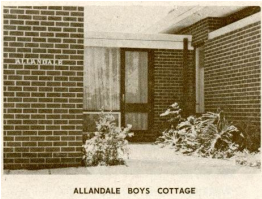

Allandale Cottage

1962 – 1985?

1. **Other Names:**
2. Allandale Boys' Cottage
   - Allandale
   - Allendale
   - Allendale Grove House

Details

Allandale Cottage was established in 1962 by the Methodist Homes for Children in Sussex Street, Victoria Park. Allandale began as a boys' cottage but the policy changed to admit girls and keep sibling groups together in a home-like setting. Allandale Cottage closed around 1985.

Allandale Cottage, although situated close to Mofflyn Child and Family Care Services, was run as a separate entity. It is not clear exactly when Allandale Cottage closed, but it is likely to have been by 1985 as most of the campus cottages had closed by then.

Gallery

Allandale Boys' Cottage

Description: This is a picture of the front entrance of Allandale Boys' Cottage. It comes from the December 1970 edition of the Methodist Homes for Children's newsletter, called *The 'Homes' Herald*.

More info

Related Entries

Run by

- [Methodist Homes for Children (1922 - 1977)](#)
  Date: 1962 - 1977
- [Uniting Church Child and Family Care Services (1977 - 1984?)](#)
  Date: 1977 - 1980
- [Mofflyn Child and Family Care Services (1984 - 30 June 2006)](#)
  Date: 1980 - 1985?

Related Organisations

- [Mofflyn (1959 - 1984)](#)
  Allandale Cottage was located on the boundary of the Mofflyn campus, but was run as a separate entity.
  Date: 1962 - 1985?