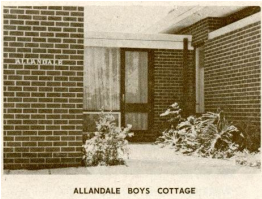

Allandale Cottage

1962 – 1985?

- Other Names:**
- Allandale Boys' Cottage
 - Allandale
 - Allendale
 - Allendale Grove House

Details

Allandale Cottage was established in 1962 by the Methodist Homes for Children in Sussex Street, Victoria Park. Allandale began as a boys' cottage but the policy changed to admit girls and keep sibling groups together in a home-like setting. Allandale Cottage closed around 1985.

Gallery

Allandale Boys' Cottage

Description: This is a picture of the front entrance of Allandale Boys' Cottage. It comes from the December 1970 edition of the Methodist Homes for Children's newsletter, called *The 'Homes' Herald*.