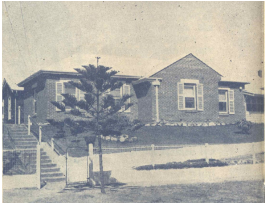

The Lady Hore-Ruthven Junior Red Cross Home opened in 1946 on the Esplanade at Henley Beach in the former premises of the Lady Galway Convalescent Home for ex-servicemen. The latter moved to Roberts Street in Glenelg. Given that the vacated building lay opposite the original Junior Red Cross Home, the decision was made to combine the two buildings into one larger Home which was officially named the Lady Hore-Ruthven Junior Red Cross Home.

In 1954 the girls' dormitory was named the May Willoughby in honour of Mrs FC Willoughby who had been the Chairperson of the Home Committee since 1935.

During 1958 the Home Committee decided to close and sell the Lady Hore-Ruthven Home and move the children and staff to the former Lady Galway Convalescent Home at Roberts Street in Glenelg. The adult residents at Lady Galway were to be moved to Kapara Home, also at Glenelg. In 1959 this move took place and the Lady Hore-Ruthven Junior Red Cross Home closed.

Gallery

Adelaide, South Australia. A section of the Lady Galway Convalescent Home at Henley Beach.

Description: This is a copy of a photograph of the Lady Galway Convalescent Home for ex-servicemen in Henley Beach. In 1946, these premises became the Lady Hore-Ruthven Junior Red Cross Home.