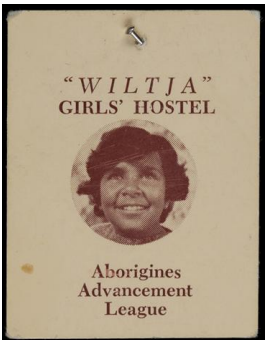

## Details

---

Wiltja Hostel was opened in 1956 at Millswood by the Aborigines Advancement League. It provided accommodation for Aboriginal girls who were attending secondary school in Adelaide. In 1978 the Hostel ceased to operate as a Hostel for Aboriginal girls and became a boarding home for adult Aboriginal people visiting the city.

Wiltja Hostel for Aboriginal girls was opened in November 1956 at 17 East Avenue Millswood by the Aborigines Advancement League. Sometimes referred to as the Millswood Girls' Home the Hostel's purpose was to provide accommodation for girls who were attending secondary school in Adelaide. Many girls remained at the Hostel during their first year of work after leaving school.

In 1978 the Hostel ceased to operate as a Hostel for Aboriginal girls and became a boarding home for adult Aboriginal people visiting the city. In 1980 the Aborigines Advancement League leased the property to the Education Department and two years later that department purchased the Hostel.

## Gallery

---

**Former Wiltja Hostel 2005**

**Description:** This image was included in Finding Your Own Way, Section 9.

**Badge - Aborigines Advancement League Wiltja Girls Hostel, 1956-1982**

**Description:** The museum description states: Badge from "WILTJA" Girls' Hostel which was run by the Aborigines Advancement League.