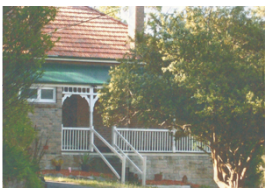

Details

Kyle Williams Legacy Home, on the George's River at Blakehurst, was set up as a children's home under the terms of the will of Caroline Milne Williams in 1947. It was operated by Sydney Legacy from 1947 until 1985. Kyle Williams Home was a convalescent home for children aged between 3 and 8. In 1985, it became a family group home run by the Presbyterian Social Services Department.

Mrs Williams left the house, land and money for Kyle Williams Home in trust, so the house could be converted to a convalescent home for children. In 1947 it was leased to Sydney Legacy for no rent and was run as a convalescent children's home.

Legacy took possession in January 1948. Initially it housed 12 children and there were plans for it to accommodate up to 20 children at a time.

The Home was run by a committee of 10 members nominated by Legacy and appointed by Mrs Williams's trustees.

Kyle Williams Legacy Home officially opened in June 1948. It was under the control of Matron Lancet and 2 assistants. A newspaper article described it:

The home is ideally situated in large grounds of natural beauty and overlooking the bay, and will be the means of restoring to health and strength children who need a few weeks' care and attention (The Propeller, 1948).

In 1985 the property was let for no rent to the Presbyterian Church of Australia (New South Wales), who ran it as a family group home for children and young people.

Gallery

Kyle Williams Legacy Home

Description: This photo is undated, the date included is an estimate.