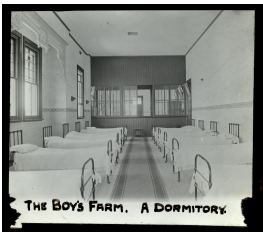

Gallery

Sir R Talbot opening Boys Farm [Wedderburn] [picture]

Description: This image shows a group of people, including Sir R Talbot, gathered for the opening of the Clifden Farm and Try Boys Home at Wedderburn, Victoria. The group are gathered next to a large single story building. A sign next to the entrance of the building reads "Allcroft". This image is part of the Try Boys Society Collection of photographs held by the State Library of Victoria. Note: This image is dated 1905, however the Try Society Boys Farm at Wedderburn is thought to have opened in 1923.

Boys in the classroom

Description: This is a photograph showing boys sitting at their desks inside the classroom at the Clifden Farm and Try Boys Home at Wedderburn. It is part of the Try Boys Society Collection of photographs held by the State Library of Victoria.

New Building - The Boys Farm. A Dormitory

Description: This is a photograph showing one of the dormitories at the Clifden Farm and Try Boys Home at Wedderburn. It is part of the Try Boys Society Collection of photographs held by the State Library of Victoria.