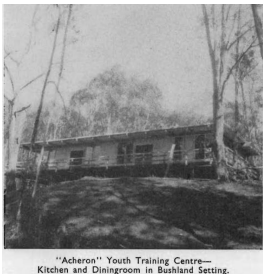

Acheron Youth Training Centre

c. 1966 – 2008

Other Names: • Acheron Bush Camp

Details

Acheron Youth Training Centre at Buxton was established in the mid 1960s as a facility for young people in Victoria's youth training centres, particularly Turana.

Acheron provided 'adventure camp facilities' and other training programs and a 350 acre minimum-security camp near Buxton. Approximately 300 'trainees' a year went to Acheron in work groups. These trainees received instruction in building and grounds work as part of their treatment program. An additional 1500 trainees a year attended adventure camps at Acheron. From 1970, girls from Winlaton were also using the camp.

In 2003, Acheron was part of the Melbourne Juvenile Justice Centre, providing an 'alternative custodial option' for young men aged 17-21.

Gallery

"Acheron" Youth Training Centre - Kitchen and Diningroom in Bushland Setting